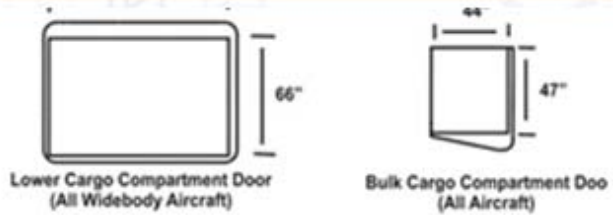

Aircraft Contain

Lower Deck Door Dimensions
 (applies to 767, 747, 777, A300, A310, A330, A340, Dc10, MD 11, Li011, LI015)

Bulk Cargo Compartment Door
 Width = 44" Height = 47"

Lower Cargo Compartment Doors

Bulk Cargo Compartment Door
 Width = 44" Height = 47"

Lower Cargo Compartment Doors
 Width = 104" Height = 66"
 (No Bulk Loading)

Nose Door Dimensions
 (Applies to 747F)
 Door Size
 Width = 148" Height = 98"

Exterior Dimension	Volume 490 cu.ft./747
L : 125.0"	420 cu. ft. /DC 10
W : 88.0"	Maximum Gross Weight
H : 64.0"	11,000 lbs

LD-7/Type 5
Full Width Pallet With Net

Exterior Dimension	Volume 372 cu.ft./747
L : 125.0"	420 cu. ft. /DC 10
W : 88.0"	Maximum Gross Weight
H : 64.0"	10,200 lbs

Exterior Dimension	Volume 310 cu.ft.
L : 96.0"	Maximum Gross Weight
W : 60.0"	6,985 lbs
H : 64.0"	

Type D

**LD-II/ Type -6
Full Width Lower Deck Container**

Exterior Dimension	Volume 237 cu.ft.	Door Opening
L : 125.0"	Maximum Gross Weight	W 115.0"
W : 61.0"	7,000 lbs	H 60.0"
H : 64.0"		