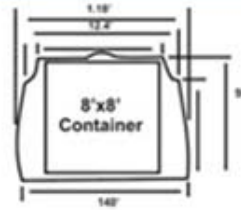

Aircraft Contain

Lower Deck Door Dimensions
 (applies to 767, 747, 777, A300, A310, A330, A340, Dc10, MD 11, Li011, LI015)

Bulk Cargo Compartment Door
 Width = 44" Height = 47"

Lower Cargo Compartment Doors

Bulk Cargo Compartment Door
 Width = 44" Height = 47"

Lower Cargo Compartment Doors
 Width = 104" Height = 66"
 (No Bulk Loading)

Nose Door Dimensions
 (Applies to 747F)
 Door Size
 Width = 148" Height = 98"

(No Bulk Loading)

Nose Door Dimensions
(Applies to 747F)
Door Size
Width = 148" Height = 98"

Nose Door

Side Door Dimensions
(Applies to 747 and M1F)
Door Size
Width = 134" Height = 123"

Side Door

M-2/Type 1
Main Deck Container

Exterior Dimensions	Volume 1,272 Cu.ft.
L 238.0"	Maximum Gross Weight
W 96.0"	25,000 lbs
H 96.0"	

M-1/Type 2
Main Deck Pallet Container

Exterior Dimension	Volume 576 cu.ft.
L : 125.0"	Maximum Gross Weight
W : 88.0"	15,000 lbs
H : 96.0"	