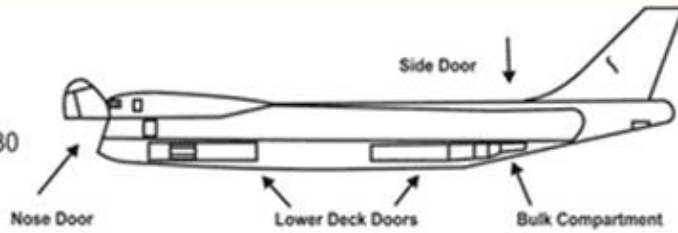

Aircraft Contain

Lower Deck Door Dimensions
 (applies to 767, 747, 777, A300, A310, A330, A340, Dc10, MD 11, Li011, LI015)

Bulk Cargo Compartment Door
 Width = 44" Height = 47"

Lower Cargo Compartment Doors

Bulk Cargo Compartment Door
 Width = 44" Height = 47"

Lower Cargo Compartment Doors
 Width = 104" Height = 66"
 (No Bulk Loading)

Nose Door Dimensions
 (Applies to 747F)
 Door Size
 Width = 148" Height = 98"

(No Bulk Loading)

Nose Door Dimensions
(Applies to 747F)
Door Size
Width = 148" Height = 98"

Nose Door

Side Door Dimensions
(Applies to 747 and M1F)
Door Size
Width = 134" Height = 123"

Side Door

M-2/Type 1
Main Deck Container