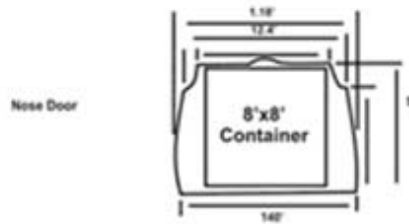

Aircraft Contain

Lower Deck Door Dimensions
 (applies to 767, 747, 777, A300, A310, A330, A340, Dc10, MD 11, Li011, LI015)

Bulk Cargo Compartment Door
 Width = 44" Height = 47"

Lower Cargo Compartment Doors

Bulk Cargo Compartment Door
 Width = 44" Height = 47"

Lower Cargo Compartment Doors
 Width = 104" Height = 66"
 (No Bulk Loading)

Nose Door Dimensions
 (Applies to 747F)
 Door Size
 Width = 148" Height = 98"

(No Bulk Loading)

Nose Door Dimensions
(Applies to 747F)
Door Size
Width = 148" Height = 98"

Nose Door

Side Door Dimensions
(Applies to 747 and M1F)
Door Size
Width = 134" Height = 123"

Side Door

M-2/Type 1
Main Deck Container

Exterior Dimension	Volume 490 cu.ft./747
L : 125.0"	420 cu. ft. /DC 10
W : 88.0"	Maximum Gross Weight
H : 64.0"	11,000 lbs

LD-7/Type 5
Full Width Pallet With Net

Exterior Dimension	Volume 372 cu.ft./747
L : 125.0"	420 cu. ft. /DC 10
W : 88.0"	Maximum Gross Weight
H : 64.0"	10,200 lbs