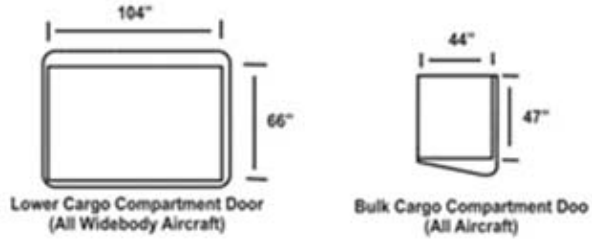

Aircraft Contain

Lower Deck Door Dimensions
 (applies to 767, 747, 777, A300, A310, A330, A340, Dc10, MD 11, Li011, LI015)

Bulk Cargo Compartment Door
 Width = 44" Height = 47"

Lower Cargo Compartment Doors

Bulk Cargo Compartment Door
 Width = 44" Height = 47"

Lower Cargo Compartment Doors
 Width = 104" Height = 66"
 (No Bulk Loading)

Nose Door Dimensions
 (Applies to 747F)
 Door Size
 Width = 148" Height = 98"

Exterior Dimensions	Volume 1,272 Cu.ft.
L 238.0"	Maximum Gross Weight
W 96.0"	25,000 lbs
H 96.0"	

M-1/Type 2
Main Deck Pallet Container

Exterior Dimension	Volume 576 cu.ft.
L : 125.0"	Maximum Gross Weight
W : 88.0"	15,000 lbs
H : 96.0"	

Exterior Dimension	Volume 310 cu.ft.
L : 96.0"	Maximum Gross Weight
W : 60.0"	6,985 lbs
H : 64.0"	

Type D

**LD-II/ Type -6
Full Width Lower Deck Container**

Exterior Dimension	Volume 237 cu.ft.	Door Opening
L : 125.0"	Maximum Gross Weight	W 115.0"
W : 61.0"	7,000 lbs	H 60.0"
H : 64.0"		